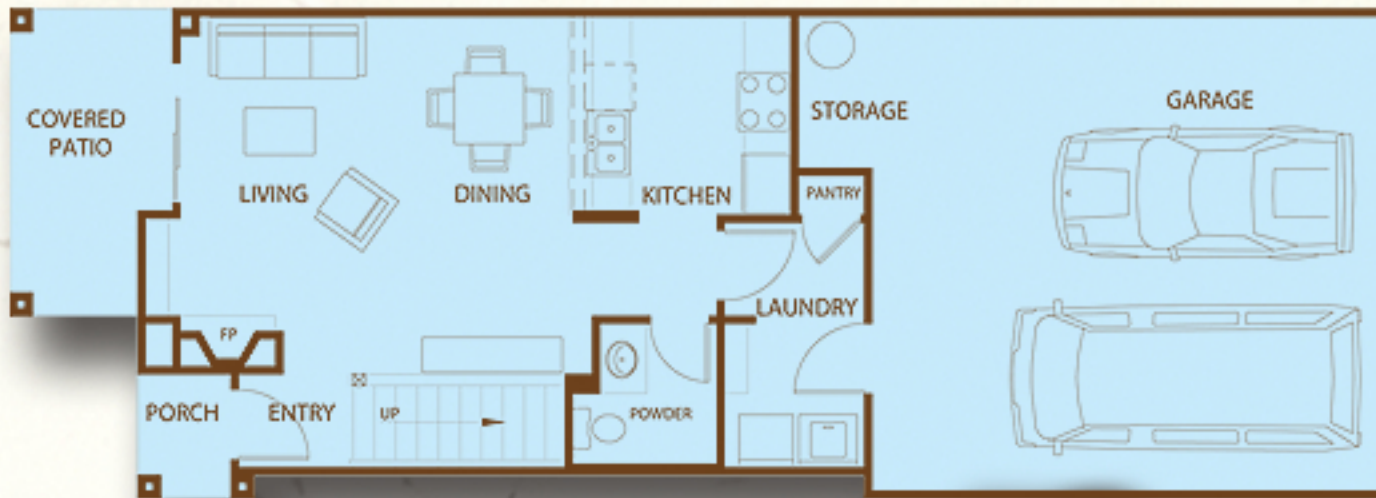

SECOND FLOOR

FLOOR

FLOOR PLAN "D"

- › 1 BEDROOM + 1 STUDY
- › 1.5 BATH
- › 1,138 SQUARE FEET